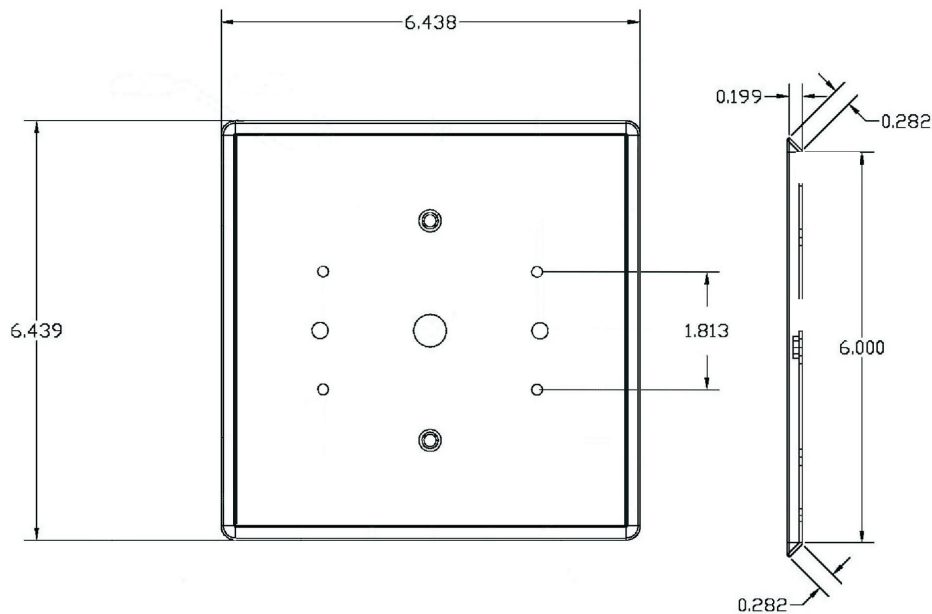

5000-012

Fireray® 5000
Double Gang Cover Plate

Specification

- Cover Plate pre-drilled to mount the Fireray® 5000 Detector Head to a double gang electric box.
- Weight: 10 oz.

Dimensions (in)

FFE Ltd
1455 Jamike Ave Ste 200, Erlanger
KY 41018-3147 USA